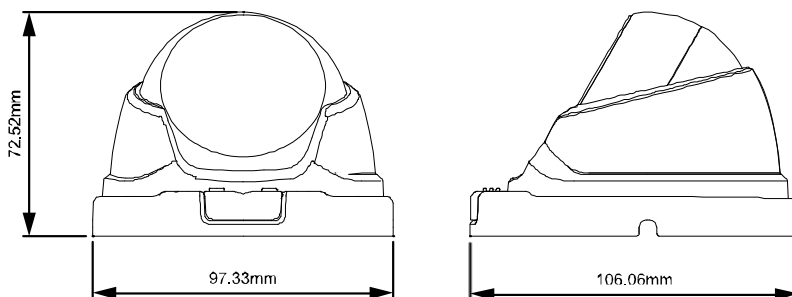

DIMENSIONS

Dimensional tolerance: $\pm 5\text{mm}$

● SPECIFICATIONS

■ Network	
LAN Port	YES
LAN Speed	10/100 Based-T Ethernet
Supported Protocols	DDNS, PPPoE, DHCP, NTP, SNTP, TCP/IP, ICMP, SMTP, FTP, HTTP, RTP, RTSP, RTCP, IPv4, Bonjour, UPnP, DNS, UDP, IGMP, QoS, SNMP
ONVIF Compatible	YES (Profile S)
Number of Online Users	10
Security	(1) Multiple user access levels with password (2) IP address filtering (3) Digest authentication
Remote Access	(1) Internet Explorer on Windows operating system (2) CMS Lite, 32CH CMS software for Windows operating system (3) EagleEyes on iOS & Android mobile devices
■ Video	
Network Compression	H.264 (Main Profile) / MJPEG
Video Resolution	1920 x 1080 / 1280 x 720 / 720 x 480 / 352 x 240
Frame Rate	30fps
Multiple Video Streaming	2 (H.264, MJPEG)
■ General	
Image Sensor	1/2.7" CMOS image sensor
Min Illumination	0.1 Lux / F1.5, 0 Lux (IR LED ON)
Shutter Speed	1/2 to 1/10,000 sec
S/N Ratio	More than 48dB (AGC off)
Lens	f3.8mm / F1.5
Viewing Angle	77° (Horizontal) / 45° (Vertical) / 88° (Diagonal)
IR LED	2 Units
IR Effective Distance**	Up to 25 meters
IR Shift	YES
White Balance	ATW
AGC	Auto
IRIS Mode	AES
Sharpness	YES
DWDR	YES
POE	YES (IEEE 802.3af)
RAM	3MB
Weather-proof	IP66
Operating Temperature	-25°C ~ 50°C
Operating Humidity	90 or less relative humidity
Power Source (±10%)	12V / 1A
Current Consumption (±10%)	150mA (IR OFF) / 400mA (IR ON)
Power Consumption (±10%)	PoE & PoN: 6W; DC adapter: 4.8W
Net Weight (kg)	0.39